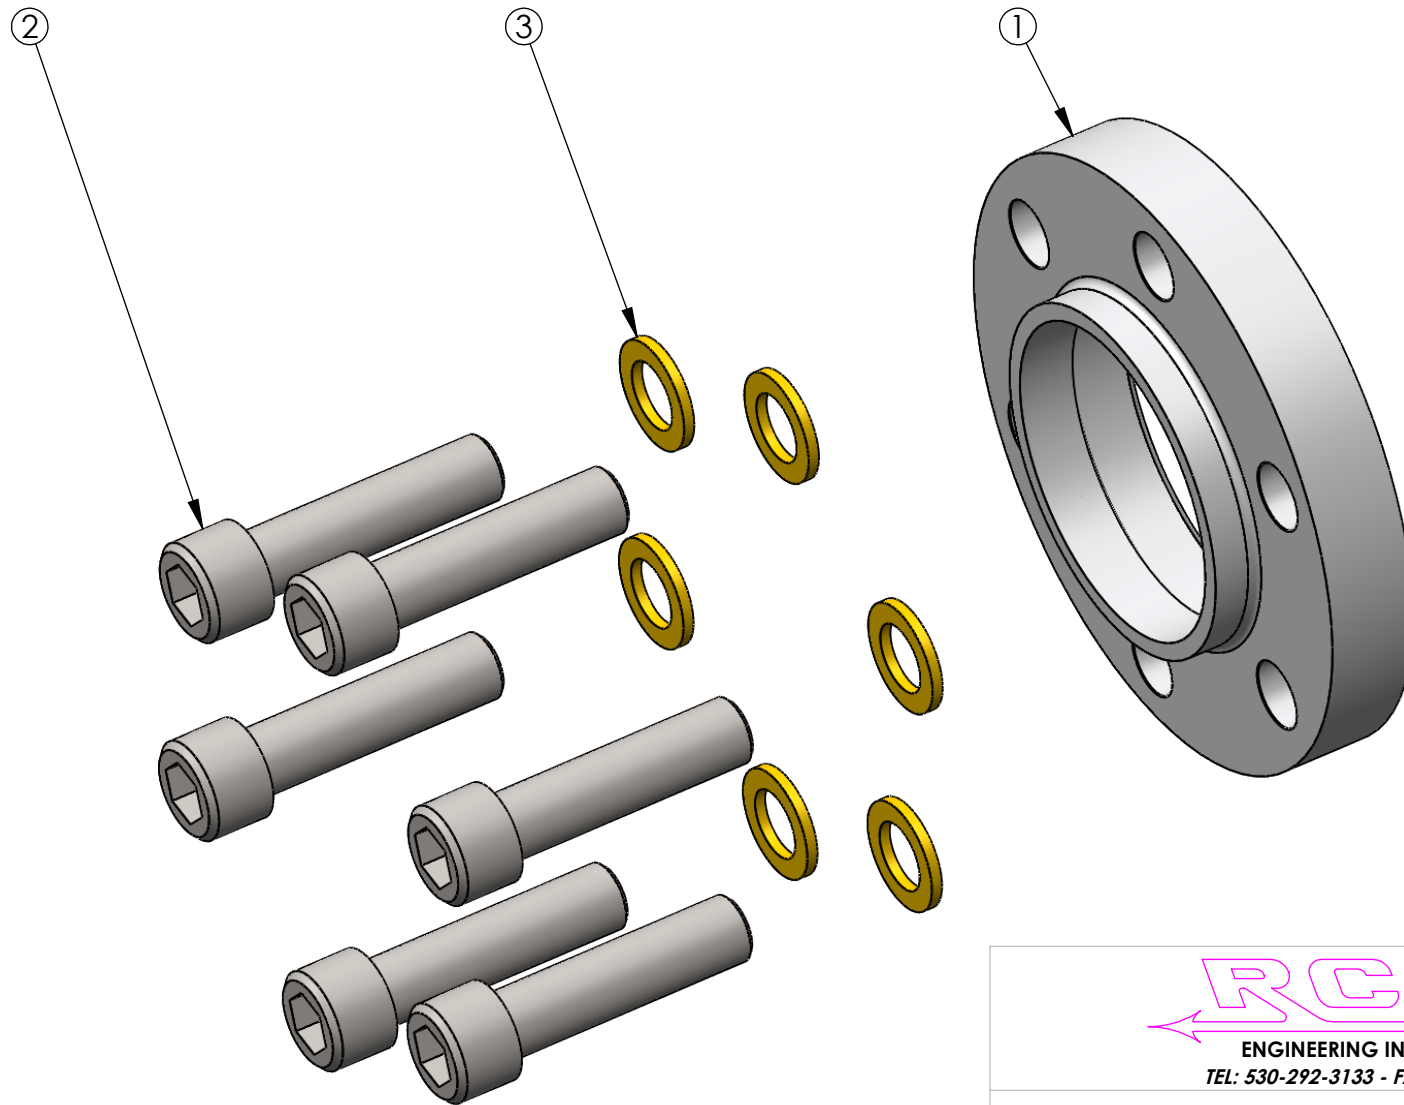

| ITEM | PART NO. | DESCRIPTION | QTY. |
|------|-----------|--------------------|------|
| 1 | 151703-08 | SPROCKET SPACER .5 | 1 |
| 2 | 357337-24 | SHCS 3/8-24 x 1.50 | 6 |
| 3 | 352503-06 | 3/8 AN WASHER | 6 |

ENGINEERING INCORPORATED
 TEL: 530-292-3133 - FAX: 530-292-3738

SPROCKET SPACER .5 W-BOLTS